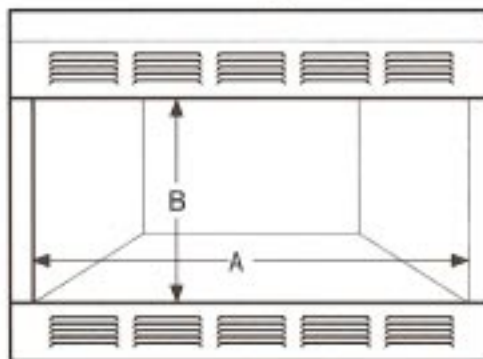

Glass

3/16" Tempered available in:

- Bronze
- Gray
- Clear

Polished Brass Bi-Fold

Measuring To Fit

Before measuring, closely inspect the firebox and look for anything that will hinder the operation of the glass and track system. Things to look for are: protruding screw heads, existing tracks that may have to be removed, damper handles, shields, or venting.

Proceed by measuring the width of your firebox (A). Then measure the height of the firebox (B). Also, care must be taken when measuring to insure that the firebox will accept the track assembly diagramed below.