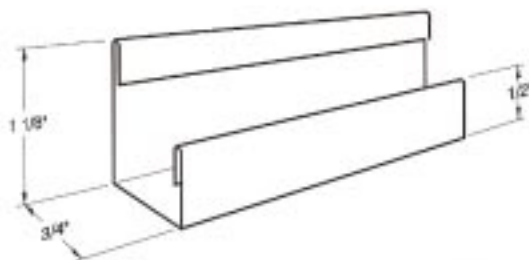

Glass

3/16" Tempered available in:

- Bronze
- Gray
- Clear

Polished Brass Bi-Fold

Measuring To Fit

Before measuring, closely inspect the firebox and look for anything that will hinder the operation of the glass and track system. Things to look for are: protruding screw heads, existing tracks that may have to be removed, damper handles, shields, or venting.

Proceed by measuring the width of your firebox (A). Then measure the height of the firebox (B). Also, care must be taken when measuring to insure that the firebox will accept the track assembly diagramed below.