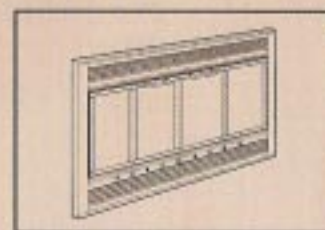

Fixed Panel For Large Doors

Available for Twin Doors over 45". Bi-fold Doors over 52" require fixed panels.

Multiple Louvered Door Options

Multi-Louvers (available for any size - any door location.) Custom Baffle Plates for sealing the door to the firebox. Louvers can be hinged for access to damper handles.

For more information on all Custom Firescreen products, your dealer is:

Custom
Firescreen
Co., Inc.

108 Jefferson Avenue
Des Moines, IA 50314

1-800-284-1517
FAX 1-515-243-3915
1-515-243-3942