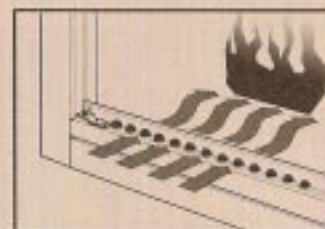

Hidden Damper Option

This option allows a design that has no visible vent holes in the bottom of the frame.