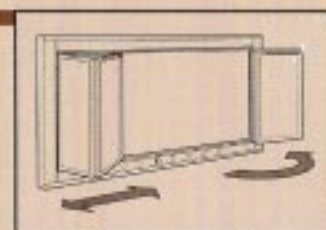

Hidden Damper Option

This option allows a design that has no visible vent holes in the bottom of the frame.